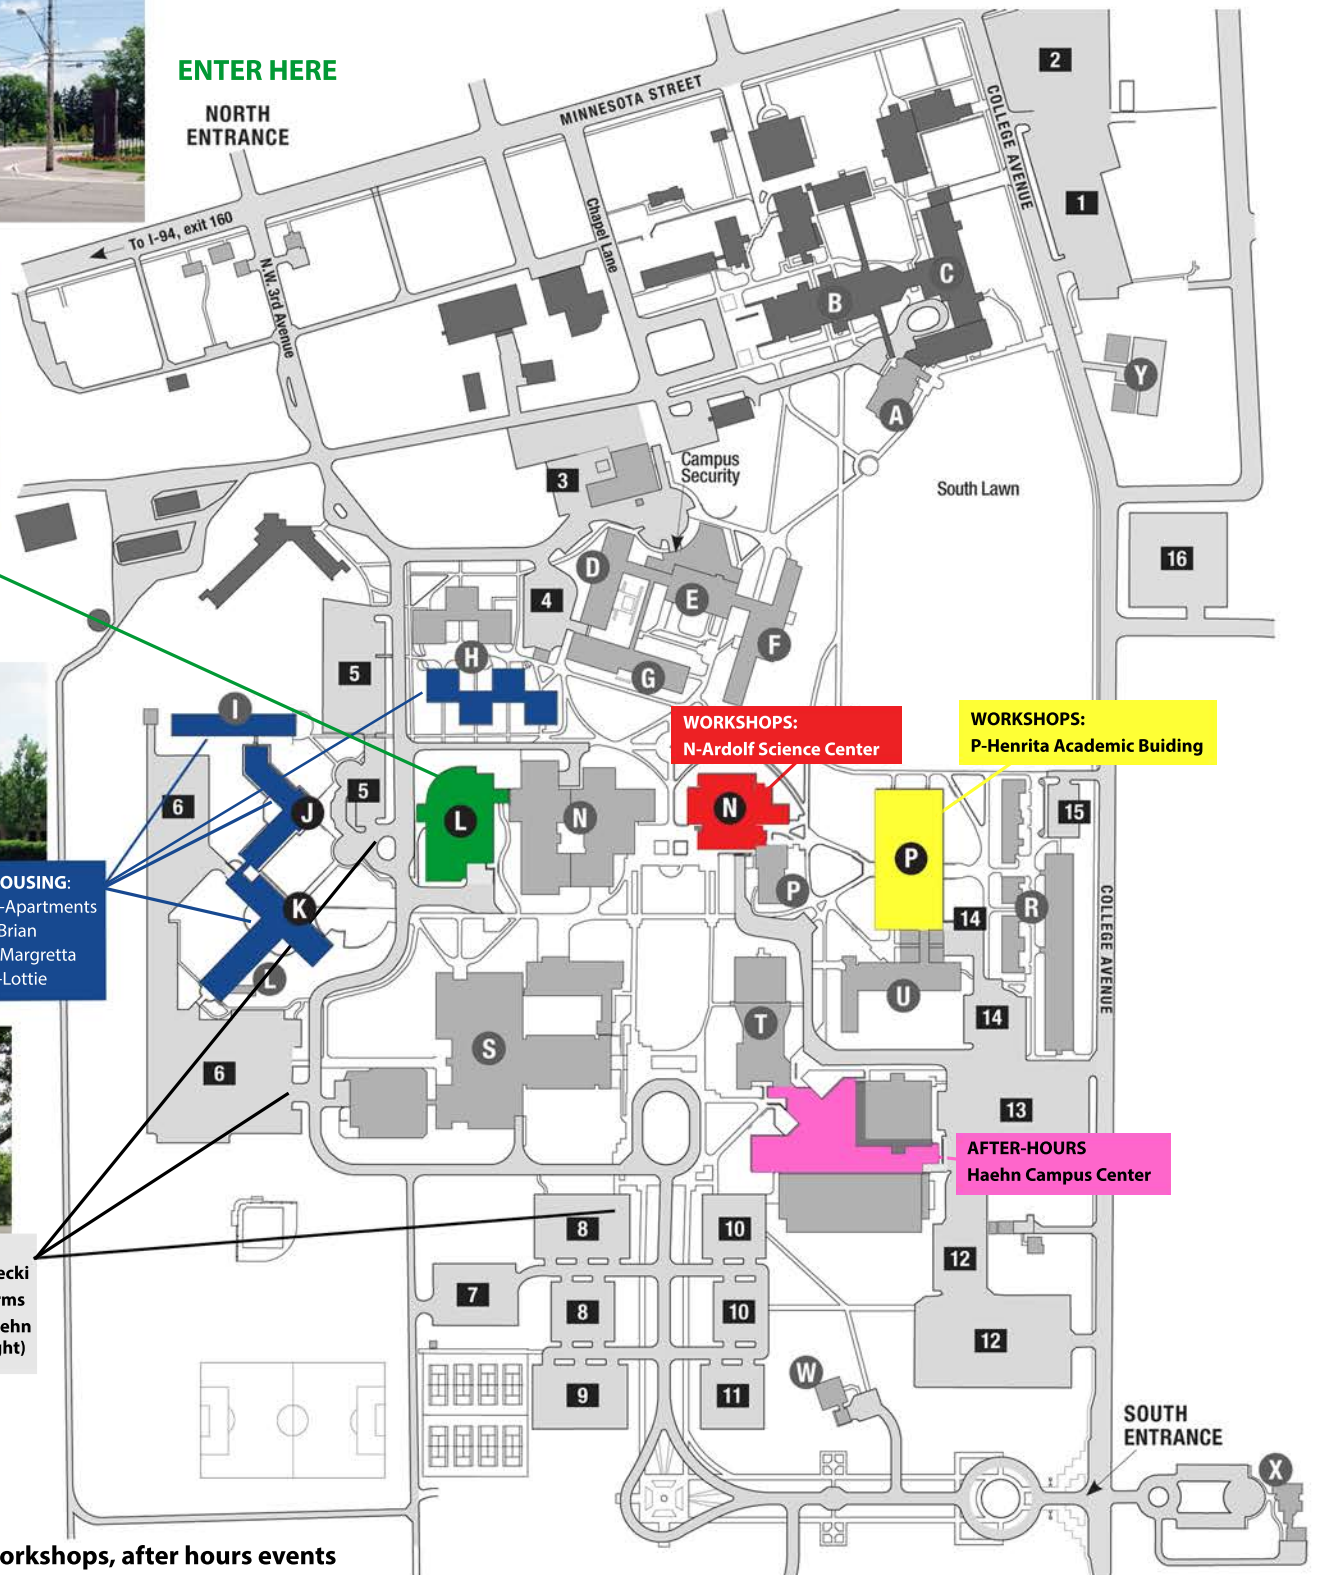

ENTER HERE

**NORTH
ENTRANCE**

**REGISTRATION, CAFETERIA,
MAIN MEETING ROOM**
L-Gorecki Center

HOUSING:
H-Apartments
I-Brian
J-Margretta
K-Lottie

PARKING
5-Facing Gorecki
6-Behind Dorms
8-Close to Haehn
(Saturday night)

WORKSHOPS:
N-Ardolf Science Center

WORKSHOPS:
P-Henrita Academic Buiding

AFTER-HOURS
Haehn Campus Center

Follow the colored flags from Gorecki Center to locate workshops, after hours events