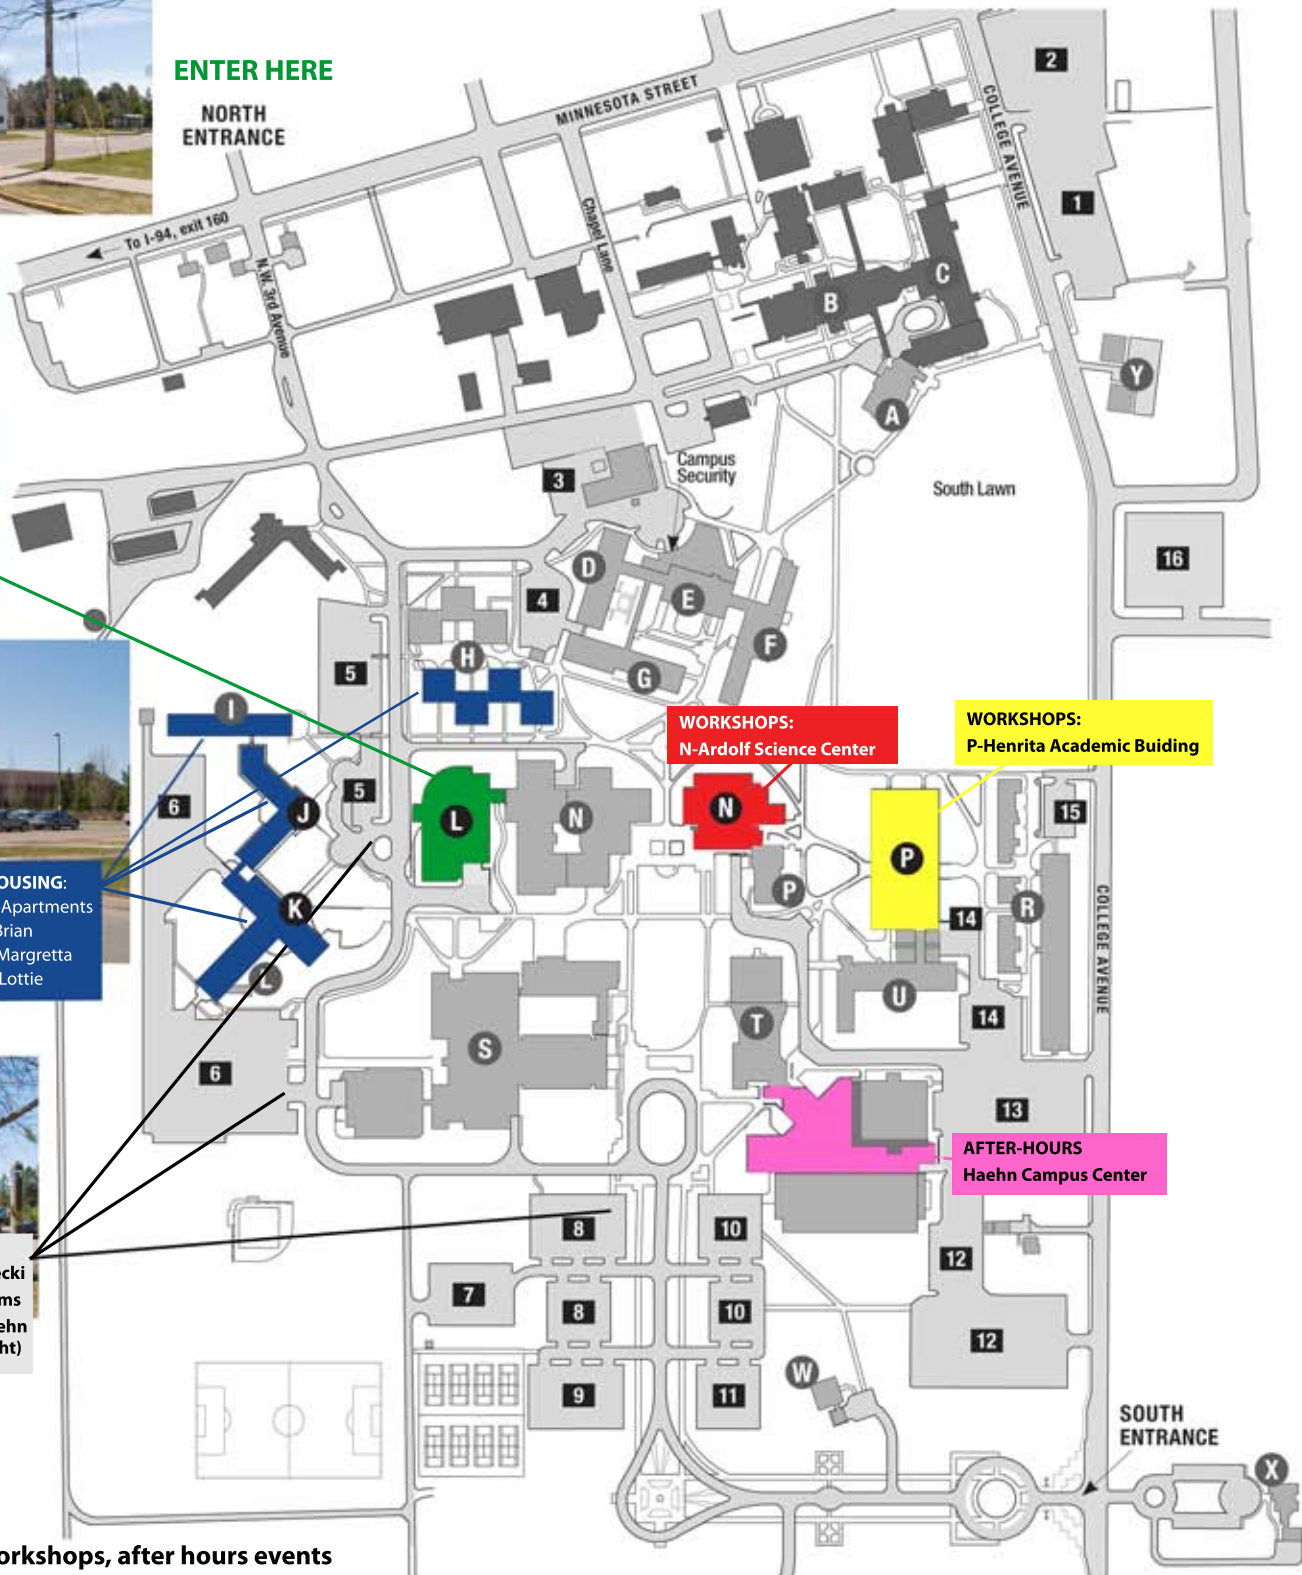

ENTER HERE

**NORTH
ENTRANCE**

**REGISTRATION, CAFETERIA,
MAIN MEETING ROOM**
L-Gorecki Center

HOUSING:
H-Apartments
I-Brian
J-Margretta
K-Lottie

PARKING
5-Facing Gorecki
6-Behind Dorms
8-Close to Haehn
(Saturday night)

WORKSHOPS:
N-Ardolf Science Center

WORKSHOPS:
P-Henrita Academic Buiding

AFTER-HOURS
Haehn Campus Center

Follow the colored flags from Gorecki Center to locate workshops, after hours events